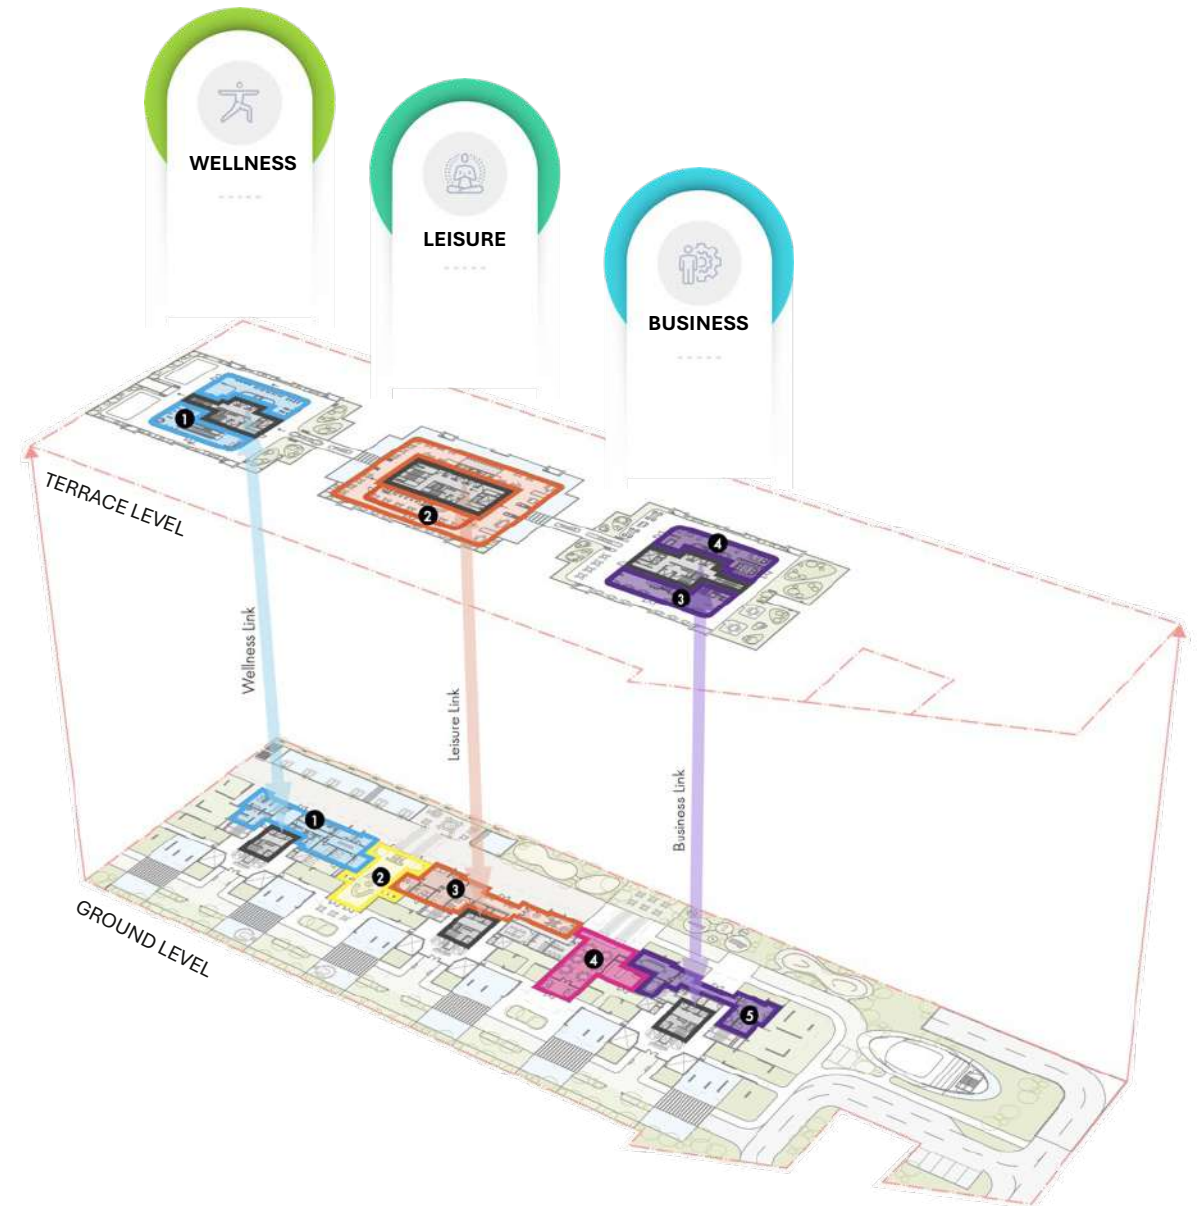

Oxley & Stirling Residences, Australia

Pinnacle@Duxton, Singapore

Now Experience The Same In

**GURUGRAM**

LIVE THE LARGEST  
**AIR CLUB EXPERIENCE**

**In Gurugram**

# THE CROWNING GLORY

That Is Set To Become The Beacon Of Luxury,  
Adorned By A Waterfall Design

# A UNIQUE CONCEPT OF ZONING AND CONNECTIVITY

- The club's program is distributed across the **ground floor** and the **rooftop**
- These are **linked by elevators**.
- Amenities within each tower are **paired based on their nature**:
  - the Spa is linked with the Gym,
  - the Family Zone with the Lagoon Restaurant
  - the Business Club with both the bar and Executive Lounge.

AirBridges connecting AirClub atop majestic towers

~**1,25,000 SFT**  
Of Club Amenities

Connected Through  
A Glass **AirBridge**

Making It **The Largest**  
**Interconnected Sky Experience**  
In Gurugram