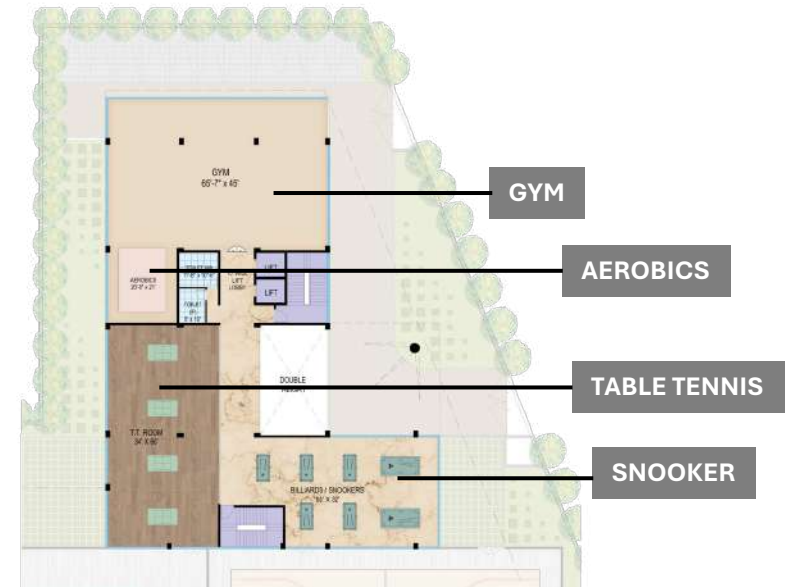

STATE-OF-THE-ART SPORTS CLUB

GROUND LEVEL

LOWER GROUND

LEVEL - 1