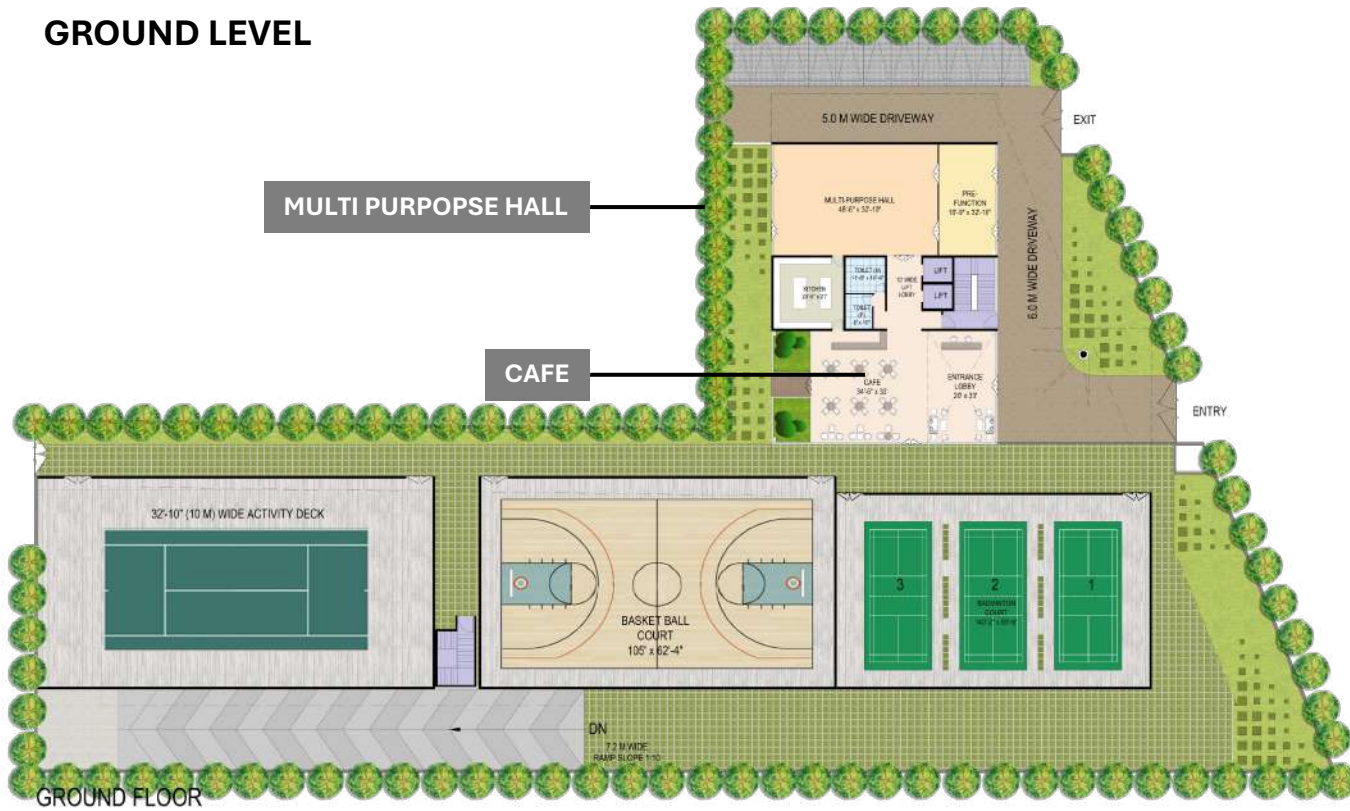

STATE-OF-THE-ART SPORTS CLUB

GROUND LEVEL