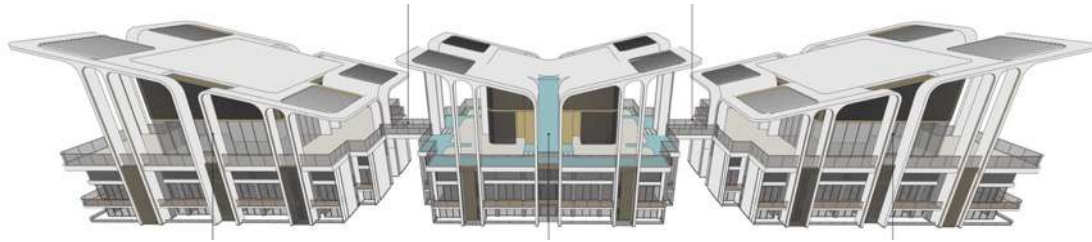

THE CROWN

A BEACON OF ELEGANCE AND AUTHORITY

Standing tall atop the tower, the crown
**gleams with an aura of sophistication and
power and a sense of regal authority.**